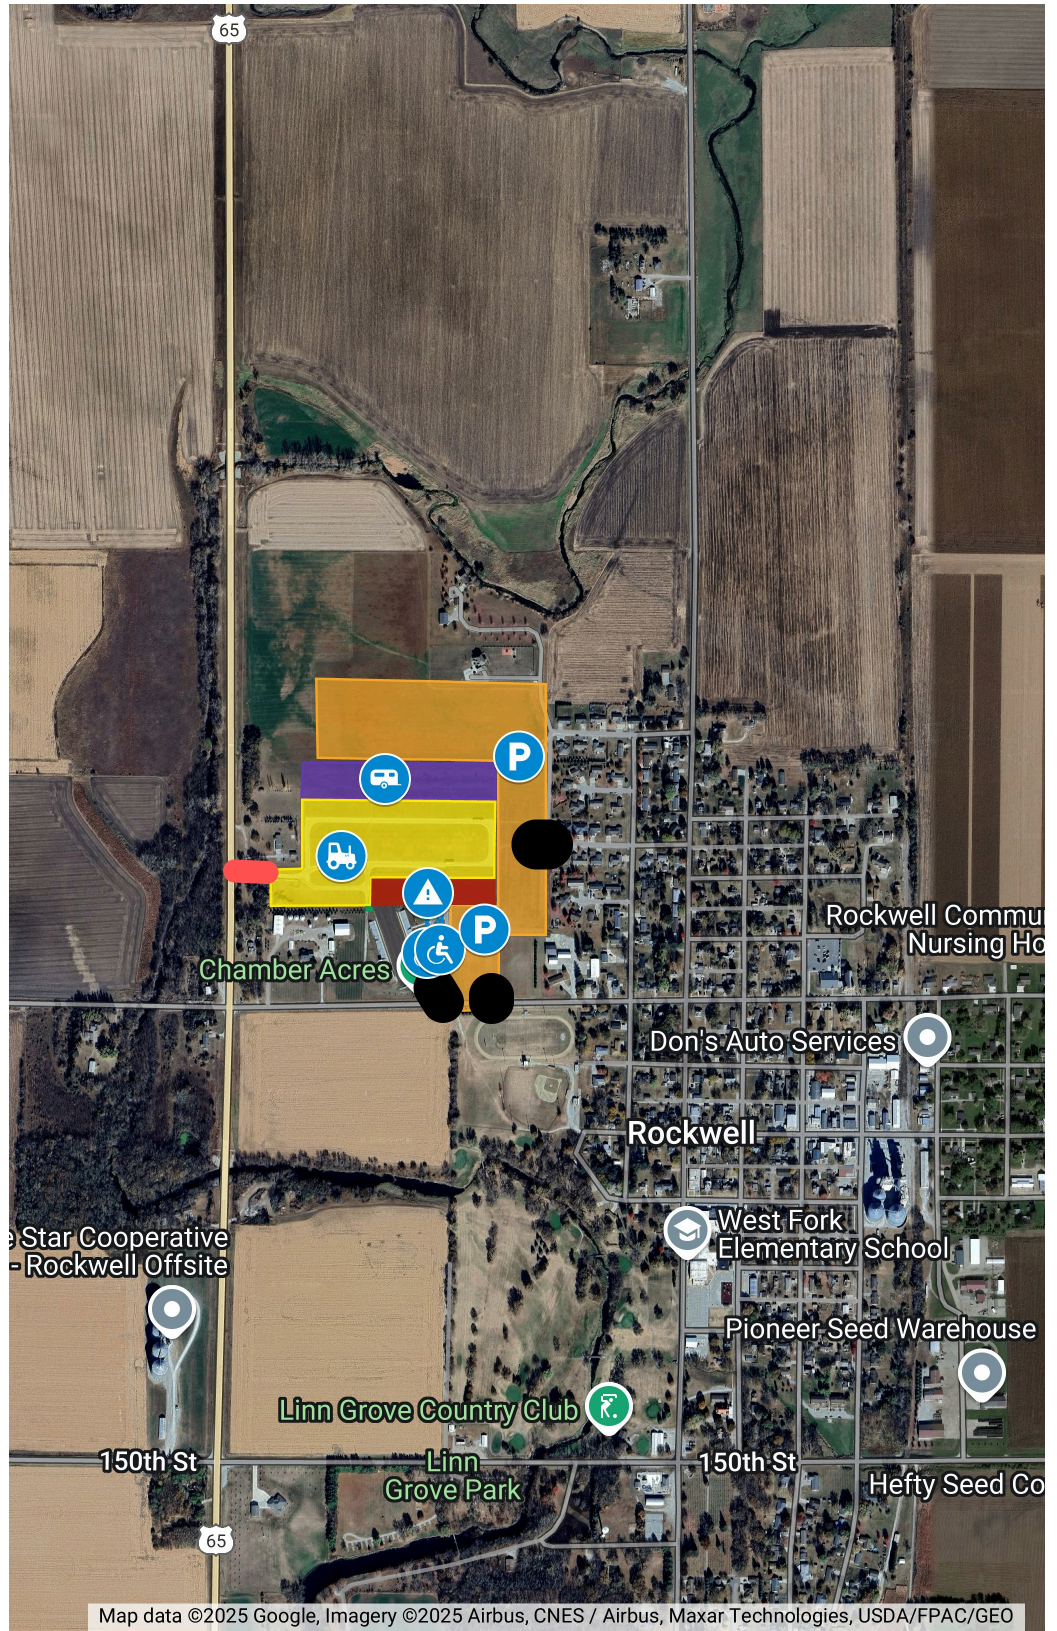

2025 NORTH IOWA NATIONALS

Parking, Pits & Camping

Camping Area

General Parking

Ticket Gate/General Entrance

Handicap Parking 1

Handicap Parking 2

Pits

Hot Pits

Ticket Gate/Pit Entrance

General Parking

Puller Entrance

Handicap Parking

Handicap Parking

General Parking

Camping

Hot Pits

Puller Pits

Map data ©2025 Google, Imagery ©2025 Airbus, CNES / Airbus, Maxar Technologies, USDA/FPAC/GEO

Handicap Parking Entry

General Parking Entry

General Parking Entrance
